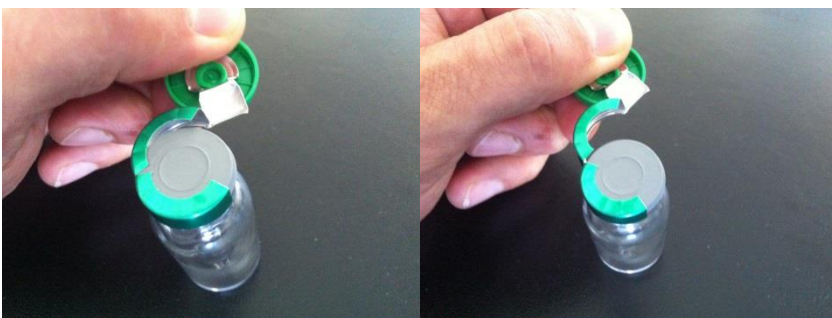

Easy Opening of Push-Tear-Off Caps

1/ Lift the plastic lid with your thumb at the triangle until the lid is in a vertical position

2/ Tear straight downwards until the right aluminum-attach opens

3/ Tear to the left (in direction of the arrow) to remove the aluminum cap completely