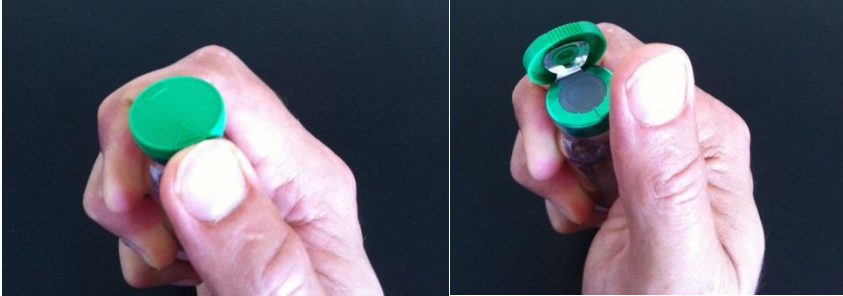

Easy Opening of Push-Tear-Off Caps

1/ Lift the plastic lid with your thumb at the triangle until the lid is in a vertical position

2/ Tear straight downwards until the right aluminum-attach opens

3/ Tear to the left (in direction of the arrow) to remove the aluminum cap completely